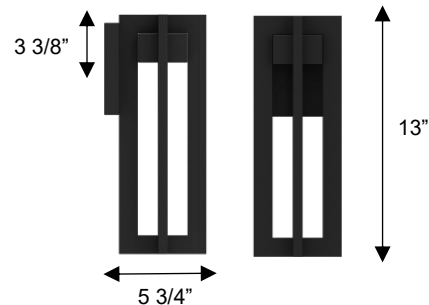

ALTECK

4 BAR

Wall Sconce

AW0001-3CCT-W

DIMENSIONS

Height: 13"

Width/Diameter: 4 3/4"

Depth: 5 3/4"

Minimum Height:

Maximum Height:

Canopy/Backplate: 5 1/8"x4 3/4"

Product Weight: 2.6 lb

SPECIFICATIONS

Location Listed: Wet

IP Rating: IP65

Dark Sky Complaint

CRI Rating: 80

Material: Aluminum

Diffuser Material: Glass

AVAILABLE FINISHES

ORDERING INFORMATION

AW0001-3CCT-W	COLOR TEMP	FINISH	VOLTAGE	WATTS	DELIVERED LUMENS
	3000K/4000K/5000K	BK BLACK	120V	13W	400

Example: AW0001-3CCT-W-BK