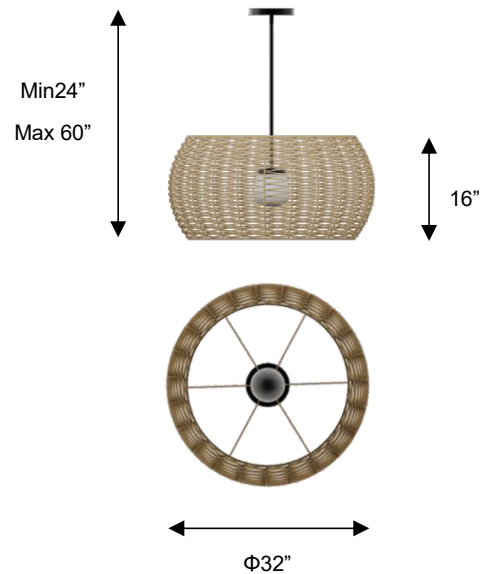

ALTECK

ARUBA Pendant AP0152-5CCT-W

DIMENSIONS

Height: 16"

Width/Diameter: 32"

Depth:

Minimum Height: 24"

Maximum Height: 60"

Canopy/Backplate: $\Phi 7"$

Product Weight: 11 lb

SPECIFICATIONS

Location Listed: Wet

IP Rating: IP44

Rated Life: 54000 Hours

Standards: ETL, cETL

Input: 120 VAC, 60Hz

TRIAC Dimming: 100-10%

Hanging Type: 3*12"+1*6"+1*3" Rod

Mounting: Covered Ceiling

Color Temperature: Adjustable

2700K/3000K/3500K/4000K/5000K

CRI Rating: 80

Material: Aluminum/Plastic

Diffuser Material: Etched Opal Glass