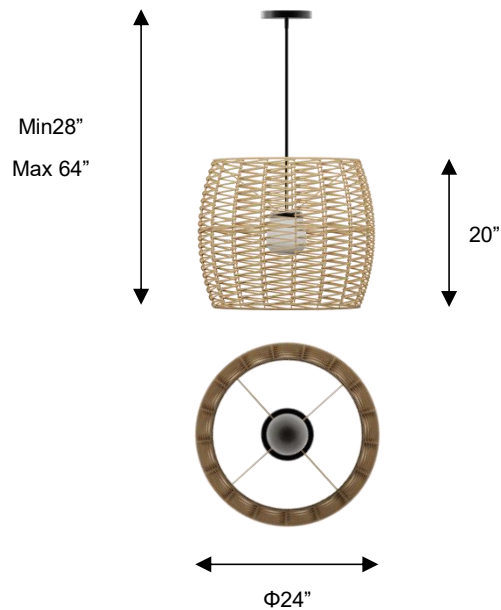

ALTECK

ARUBA Pendant AP0151-5CCT-W

DIMENSIONS

Height: 20"

Width/Diameter: 24"

Depth:

Minimum Height: 28"

Maximum Height: 64"

Canopy/Backplate: $\Phi 7"$

Product Weight: 8.8 lb

SPECIFICATIONS

Location Listed: Wet

IP Rating: IP44

Rated Life: 54000 Hours

Standards: ETL, cETL

Input: 120 VAC, 60Hz

TRIAC Dimming: 100-10%

Hanging Type: 3*12"+1*6"+1*3" Rod

Mounting: Covered Ceiling

Color Temperature: Adjustable

2700K/3000K/3500K/4000K/5000K

CRI Rating: 80

Material: Aluminum/Plastic

Diffuser Material: Etched Opal Glass