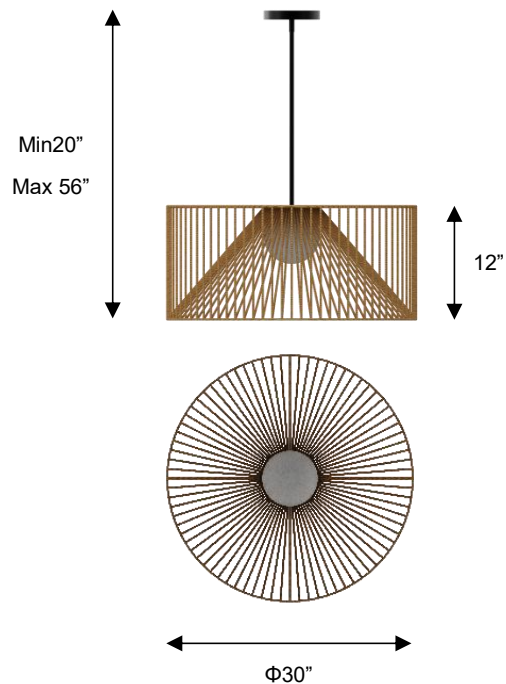

#### DIMENSIONS

Height: 12"

Width/Diameter: 30"

Depth:

Minimum Height: 20"

Maximum Height: 56"

Canopy/Backplate:  $\Phi 7"$

Product Weight: 9.9 lb

Mounting: Covered Ceiling

Color Temperature: Adjustable

2700K/3000K/3500K/4000K/5000K

CRI Rating: 80

Material: Aluminum/Plastic

Diffuser Material: Etched Opal Glass