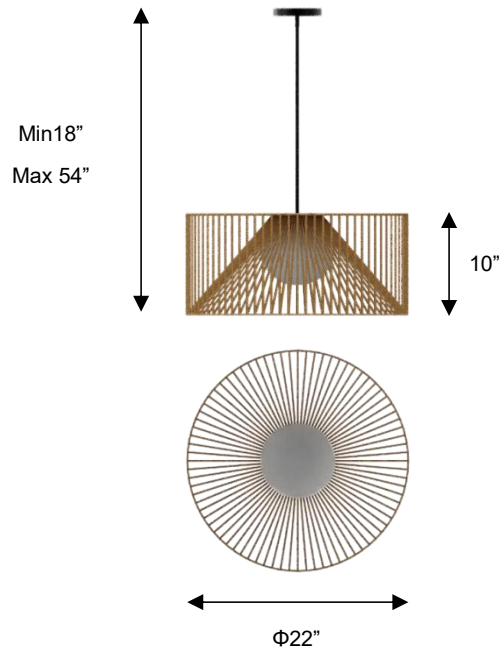

#### DIMENSIONS

Height: 10"

Width/Diameter: 22"

Depth:

Minimum Height: 18"

Maximum Height: 54"

Canopy/Backplate:  $\Phi 7"$

Product Weight: 6.6 lb

Mounting: Covered Ceiling

Color Temperature: Adjustable

2700K/3000K/3500K/4000K/5000K

CRI Rating: 80

Material: Aluminum/Plastic

Diffuser Material: Etched Opal Glass