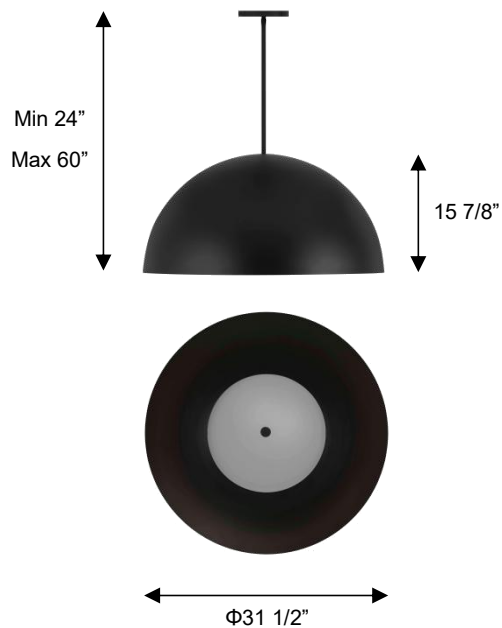

ALTECK

HALF ROUND Pendant

AP0084-5CCT-W

DIMENSIONS

Height: 15 7/8"

Width/Diameter: Φ 31 1/2"

Depth:

Minimum Height: 24"

Maximum Height: 60"

Canopy/Backplate: Φ 7"

Product Weight: 15 lb

SPECIFICATIONS

Location Listed: Wet

IP Rating: IP44

Rated Life: 54000 Hours

Standards: ETL, cETL

Input: 120 VAC, 60Hz

TRIAC Dimming: 100-10%

Hanging Type: 3*12"+1*6"+1*3" Rod

Mounting: Covered Ceiling

Color Temperature: Adjustable

2700K/3000K/3500K/4000K/5000K

CRI Rating: 80

Material: Aluminum

Diffuser Material: Etched White Glass

AVAILABLE FINISHES

ORDERING INFORMATION

AP0084-5CCT-W	COLOR TEMP	FINISH	VOLTAGE	WATTS	DELIVERED LUMENS
	2700K/3000K/3500K/4000K/5000K	BK BLACK	120V	35W	1371

Example: AP0084-5CCT-W-BK