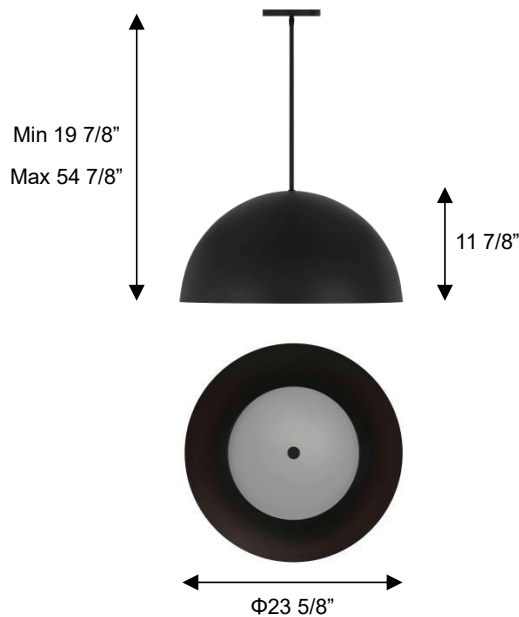

### DIMENSIONS

Height: 11 7/8"

Width/Diameter:  $\Phi$ 23 5/8"

Depth:

Minimum Height: 19 7/8"

Maximum Height: 54 7/8"

Canopy/Backplate:  $\Phi$ 7"

Product Weight: 10.6 lb

### SPECIFICATIONS

Location Listed: Wet

IP Rating: IP44

Rated Life: 54000 Hours

Standards: ETL, cETL

Input: 120 VAC, 60Hz

TRIAC Dimming: 100-10%

Hanging Type: 3\*12"+1\*6"+1\*3" Rod

Mounting: Covered Ceiling

Color Temperature: Adjustable

2700K/3000K/3500K/4000K/5000K

CRI Rating: 80

Material: Aluminum

Diffuser Material: Etched White Glass