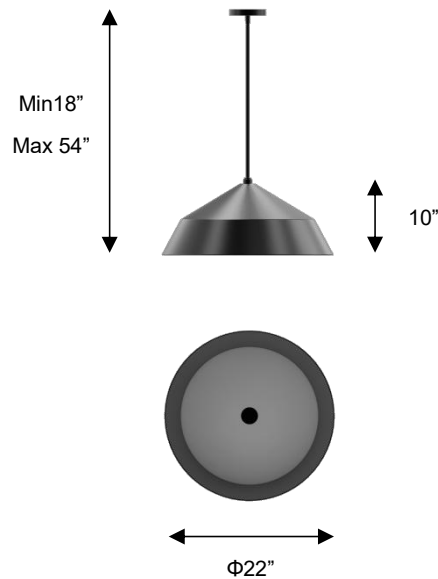

ALTECK

NIN Pendant AP0076-5CCT-W

DIMENSIONS

Height: 10"

Width/Diameter: $\Phi 22$ "

Depth:

Minimum Height: 18"

Maximum Height: 54"

Canopy/Backplate: $\Phi 7$ "

Product Weight: 8.5 lb

SPECIFICATIONS

Location Listed: Wet

IP Rating: IP44

Rated Life: 54000 Hours

Standards: ETL, cETL

Input: 120 VAC, 60Hz

TRIAC Dimming: 100-10%

Hanging Type: 3*12"+1*6"+1*3" Rod

Mounting: Covered Ceiling

Color Temperature: Adjustable

2700K/3000K/3500K/4000K/5000K

CRI Rating: 80

Material: Aluminum

Diffuser Material: Etched White Glass