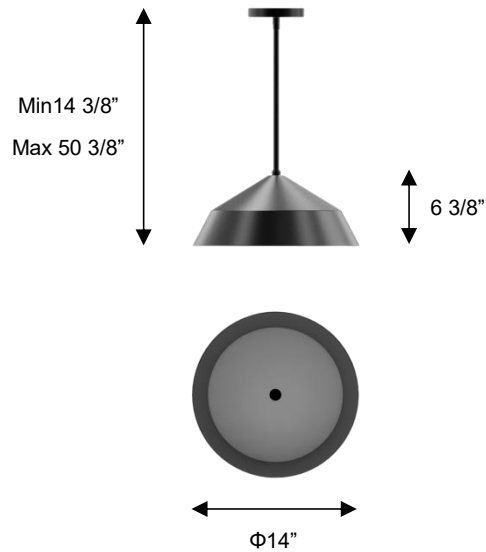

ALTECK

NIN Pendant AP0075-5CCT-W

DIMENSIONS

Height: 6 3/8"

Width/Diameter: Φ 14"

Depth:

Minimum Height: 14 3/8"

Maximum Height: 50 3/8"

Canopy/Backplate: Φ 5"

Product Weight: 4.4 lb

SPECIFICATIONS

Location Listed: Wet

IP Rating: IP44

Rated Life: 54000 Hours

Standards: ETL, cETL

Input: 120 VAC, 60Hz

TRIAC Dimming: 100-10%

Hanging Type: 3*12"+1*6"+1*3" Rod

Mounting: Covered Ceiling

Color Temperature: Adjustable

2700K/3000K/3500K/4000K/5000K

CRI Rating: 80

Material: Aluminum

Diffuser Material: Etched White Glass