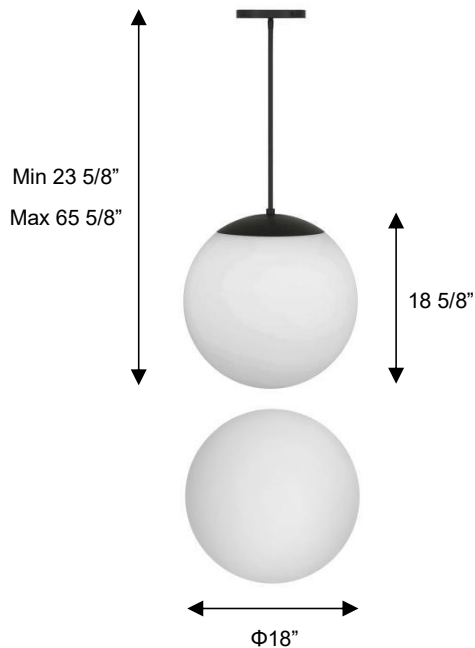

#### DIMENSIONS

Height: 18 5/8"

Width/Diameter:  $\Phi$ 18"

Depth:

Minimum Height: 23 5/8"

Maximum Height: 65 5/8"

Canopy/Backplate:  $\Phi$ 7"

Product Weight: 11 lb

Mounting: Covered Ceiling

Color Temperature: Adjustable

2700K/3000K/3500K/4000K/5000K

CRI Rating: 80

Material: Aluminum

Diffuser Material: Etched Opal Glass