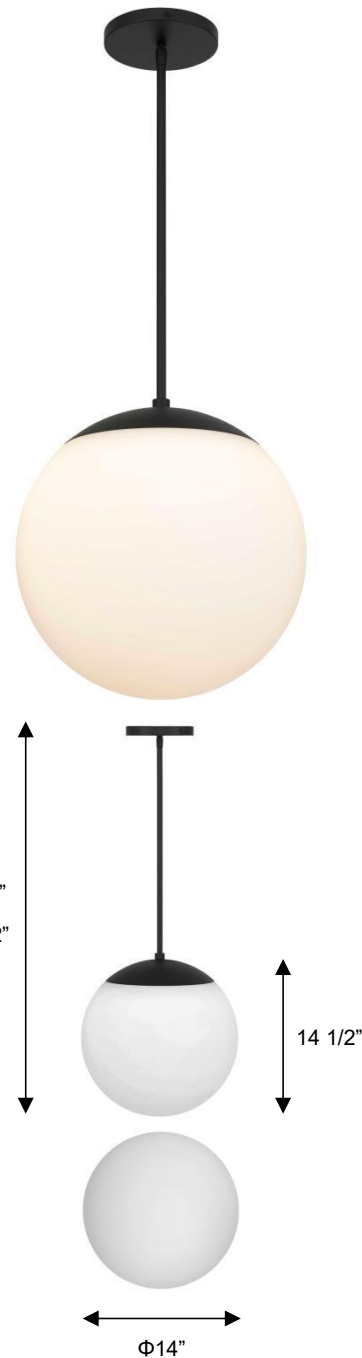

ALTECK

RONDURE

Pendant

AP0073-5CCT-W

DIMENSIONS

Height: 14 1/2"

Width/Diameter: Φ 14"

Depth:

Minimum Height: 19 1/2"

Maximum Height: 61 1/2"

Canopy/Backplate: Φ 6"

Product Weight: 6.2 lb

SPECIFICATIONS

Location Listed: Wet

IP Rating: IP44

Rated Life: 54000 Hours

Standards: ETL, cETL

Input: 120 VAC, 60Hz

TRIAC Dimming: 100-10%

Hanging Type: 3*12"+1*6"+1*3" Rod

Mounting: Covered Ceiling

Color Temperature: Adjustable

2700K/3000K/3500K/4000K/5000K

CRI Rating: 80

Material: Aluminum

Diffuser Material: Etched Opal Glass

AVAILABLE FINISHES

ORDERING INFORMATION

AP0073-5CCT-W	COLOR TEMP	FINISH	VOLTAGE	WATTS	DELIVERED LUMENS
	2700K/3000K/3500K/4000K/5000K	BK BLACK	120V	25W	1859