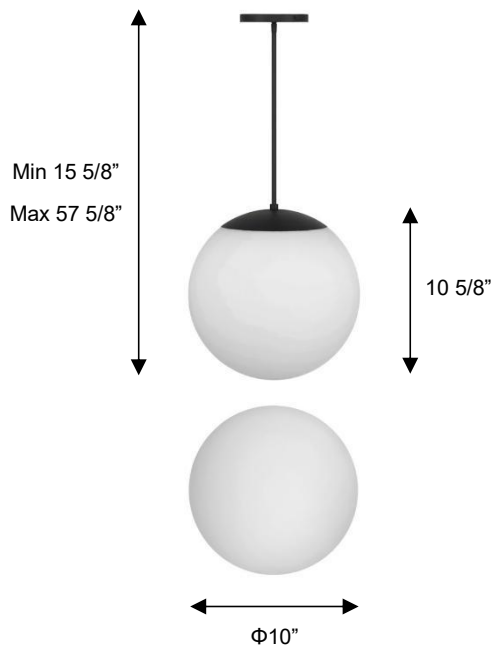

ALTECK

RONDURE

Pendant

AP0072-5CCT-W

DIMENSIONS

Height: 10 5/8"

Width/Diameter: Φ 10"

Depth:

Minimum Height: 15 5/8"

Maximum Height: 57 5/8"

Canopy/Backplate: Φ 5"

Product Weight: 4.2 lb

SPECIFICATIONS

Location Listed: Wet

IP Rating: IP44

Rated Life: 54000 Hours

Standards: ETL, cETL

Input: 120 VAC, 60Hz

TRIAC Dimming: 100-10%

Hanging Type: 3*12"+1*6"+1*3" Rod

Mounting: Covered Ceiling

Color Temperature: Adjustable

2700K/3000K/3500K/4000K/5000K

CRI Rating: 80

Material: Aluminum

Diffuser Material: Etched Opal Glass

AVAILABLE FINISHES

ORDERING INFORMATION

AP0072-5CCT-W	COLOR TEMP	FINISH	VOLTAGE	WATTS	DELIVERED LUMENS
	2700K/3000K/3500K/4000K/5000K	BK BLACK	120V	15W	1233

Example: AP0072-5CCT-W-BK

For customer requests please contact: info@altecklighting.com

altecklighting.com