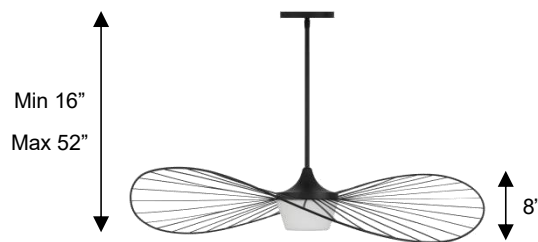

ALTECK

NEW WAVE

Pendant

AP0071-5CCT-W

DIMENSIONS

Height: 8"

Width/Diameter: $\Phi 44"$

Depth:

Minimum Height: 16"

Maximum Height: 52"

Canopy/Backplate: $\Phi 7"$

Product Weight: 10.8 lb

SPECIFICATIONS

Location Listed: Wet

IP Rating: IP44

Rated Life: 54000 Hours

Standards: ETL, cETL

Input: 120 VAC, 60Hz

TRIAC Dimming: 100-10%

Hanging Type: 3*12"+1*6"+1*3" Rod

Mounting: Covered Ceiling

Color Temperature: Adjustable

2700K/3000K/3500K/4000K/5000K

CRI Rating: 80

Material: Power Coated Steel

Diffuser Material: Etched Opal Glass

AVAILABLE FINISHES

ORDERING INFORMATION

AP0071-5CCT-W	COLOR TEMP	FINISH	VOLTAGE	WATTS	DELIVERED LUMENS
	2700K/3000K/3500K/4000K/5000K	BK BLACK	120V	20W	1089

Example: AP0071-5CCT-W-BK

For customer requests please contact: info@altecklighting.com

altecklighting.com