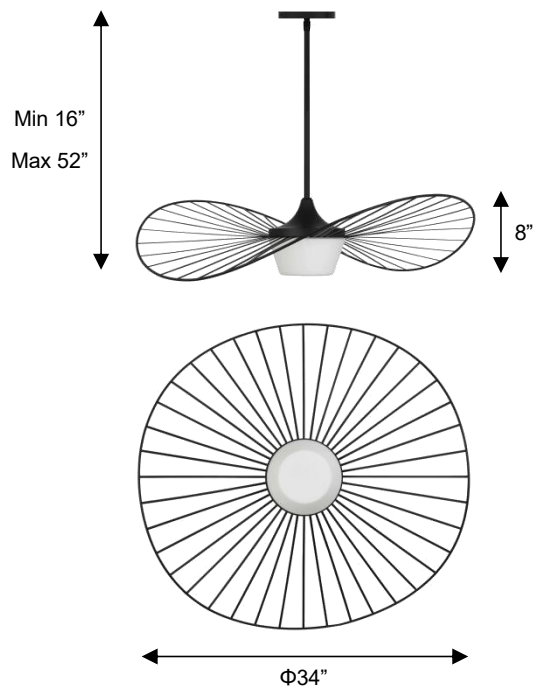

ALTECK

NEW WAVE

Pendant

AP0070-5CCT-W

DIMENSIONS

Height: 8"

Width/Diameter: $\Phi 34"$

Depth:

Minimum Height: 16"

Maximum Height: 52"

Canopy/Backplate: $\Phi 6"$

Product Weight: 9.6 lb

SPECIFICATIONS

Location Listed: Wet

IP Rating: IP44

Rated Life: 54000 Hours

Standards: ETL, cETL

Input: 120 VAC, 60Hz

TRIAC Dimming: 100-10%

Hanging Type: 3*12"+1*6"+1*3" Rod

Mounting: Covered Ceiling

Color Temperature: Adjustable

2700K/3000K/3500K/4000K/5000K

CRI Rating: 80

Material: Power Coated Steel

Diffuser Material: Etched Opal Glass

AVAILABLE FINISHES

ORDERING INFORMATION

AP0070-5CCT-W	COLOR TEMP	FINISH	VOLTAGE	WATTS	DELIVERED LUMENS
	2700K/3000K/3500K/4000K/5000K	BK BLACK	120V	20W	857