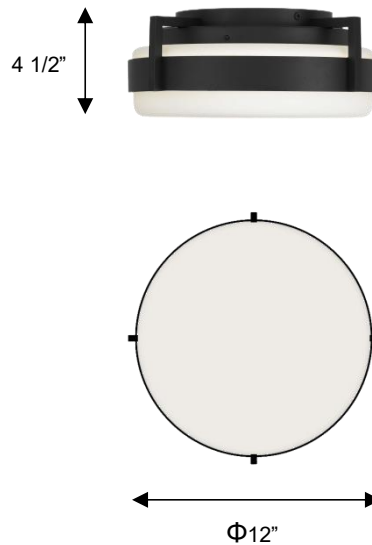

ALTECK

TED Flush Mount

AFM0085-5CCT-W

DIMENSIONS

Height: 4 1/2"

Width/Diameter: Φ 12"

Depth:

Minimum Height:

Maximum Height:

Canopy/Backplate: Φ 7"

Product Weight: 4.3 lb

SPECIFICATIONS

Location Listed: Wet

IP Rating: IP44

Rated Life: 54000 Hours

Standards: ETL, cETL

Input: 120 VAC, 60Hz

TRIAC Dimming: 100-10%

Mounting: Covered Ceiling

Color Temperature: Adjustable

2700K/3000K/3500K/4000K/5000K

CRI Rating: 80

Material: Aluminum

Diffuser Material: Etched Opal Glass