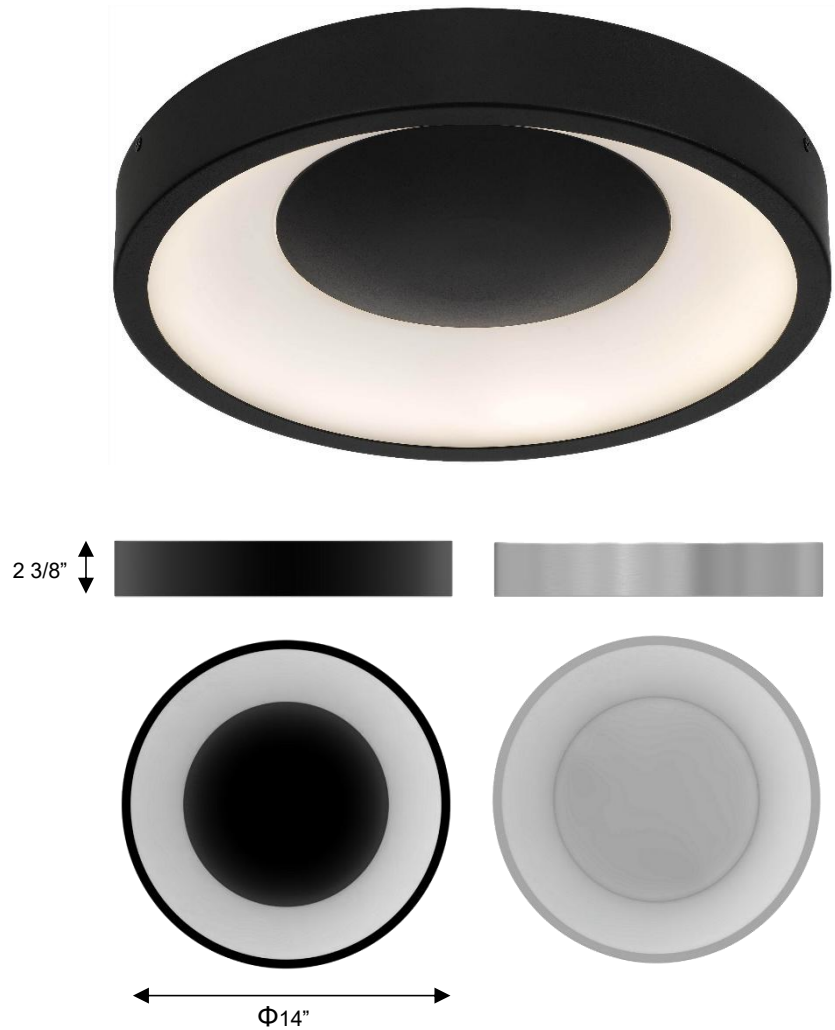

ALTECK

STELLAR Flush Mount

AFM0069-5CCT-W

DIMENSIONS

Height: 2 3/8"

Width/Diameter: Φ 14"

Depth:

Minimum Height:

Maximum Height:

Canopy/Backplate: Φ 14"

Product Weight: 2.2 lb

SPECIFICATIONS

Location Listed: Wet

IP Rating: IP44

Rated Life: 54000 Hours

Standards: ETL, cETL

Input: 120 VAC, 60Hz

TRIAC Dimming: 100-10%

Mounting: Covered Ceiling

Color Temperature: Adjustable

2700K/3000K/3500K/4000K/5000K

CRI Rating: 80

Material: Aluminum

Diffuser Material: Frosted Acrylic

AVAILABLE FINISHES

ORDERING INFORMATION

AFM0069-5CCT-W	COLOR TEMP	FINISH	VOLTAGE	WATTS	DELIVERED LUMENS
	2700K/3000K/3500K/4000K/5000K	BK BLACK	120V	30W	1783
	2700K/3000K/3500K/4000K/5000K	BA BRUSHED ALUMINUM	120V	30W	1783