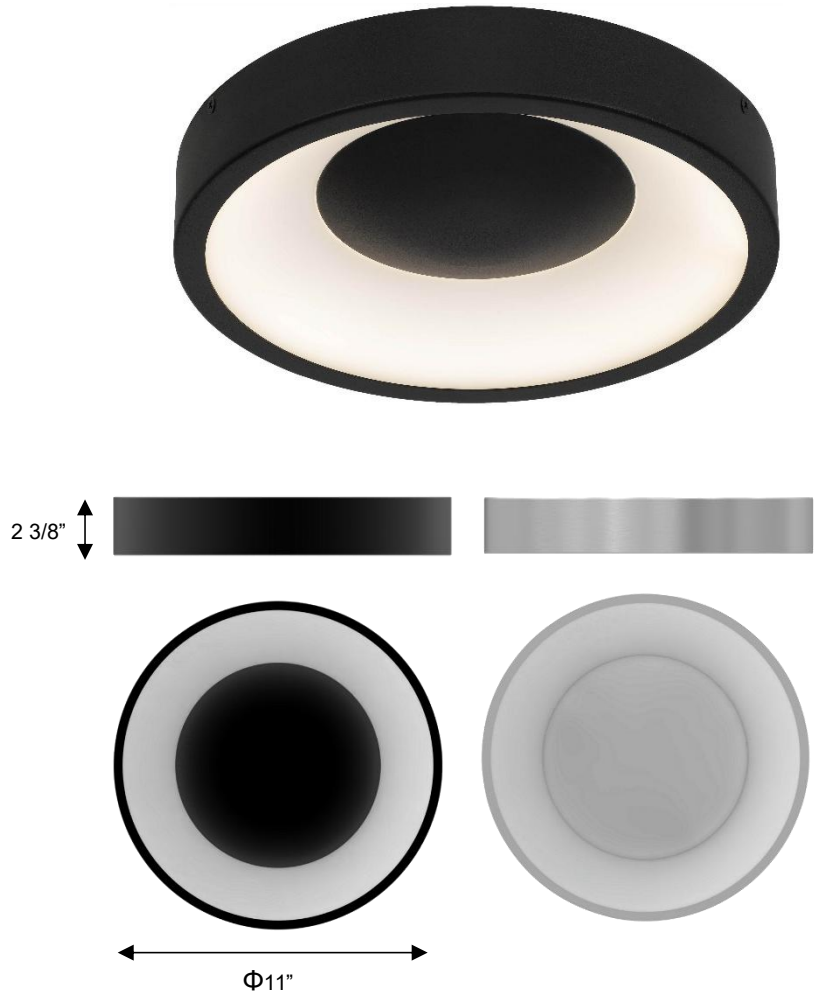

ALTECK

STELLAR Flush Mount

AFM0068-5CCT-W

DIMENSIONS

Height: 2 3/8"

Width/Diameter: Φ 11"

Depth:

Minimum Height:

Maximum Height:

Canopy/Backplate: Φ 11"

Product Weight: 1.6 lb

SPECIFICATIONS

Location Listed: Wet

IP Rating: IP44

Rated Life: 50000 Hours

Standards: ETL, cETL

Input: 120 VAC, 60Hz

TRIAC Dimming: 100-10%

Mounting: Covered Ceiling

Color Temperature: Adjustable

2700K/3000K/3500K/4000K/5000K

CRI Rating: 80

Material: Aluminum

Diffuser Material: Frosted Acrylic

AVAILABLE FINISHES

ORDERING INFORMATION

AFM0068-5CCT-W	COLOR TEMP	FINISH	VOLTAGE	WATTS	DELIVERED LUMENS
	2700K/3000K/3500K/4000K/5000K	BK BLACK	120V	25W	1282
	2700K/3000K/3500K/4000K/5000K	BA BRUSHED ALUMINUM	120V	25W	1282