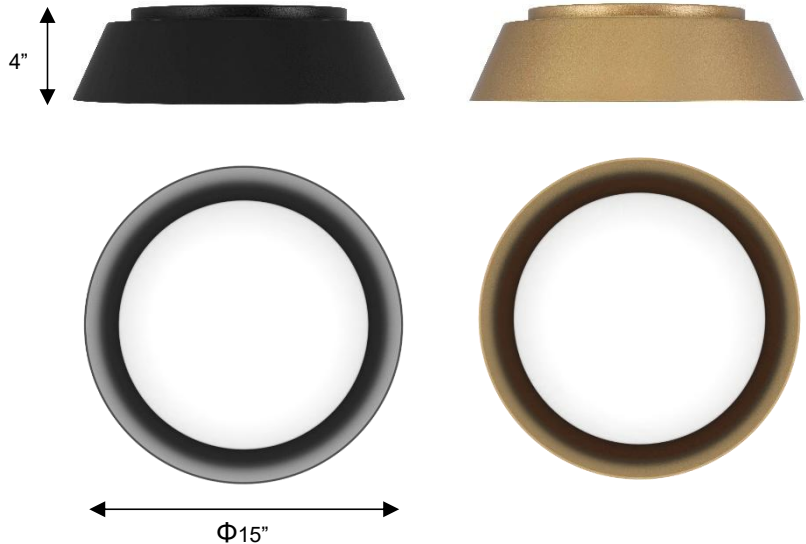

ALTECK

PEZ Flush Mount

AFM0067-5CCT-W

DIMENSIONS

Height: 4"

Width/Diameter: $\Phi 15"$

Depth:

Minimum Height:

Maximum Height:

Canopy/Backplate: $\Phi 9 \frac{7}{8}"$

Product Weight: 3 lb

SPECIFICATIONS

Location Listed: Wet

IP Rating: IP44

Rated Life: 54000 Hours

Standards: ETL, cETL

Input: 120 VAC, 60Hz

TRIAC Dimming: 100-10%

Mounting: Covered Ceiling

Color Temperature: Adjustable

2700K/3000K/3500K/4000K/5000K

CRI Rating: 80

Material: Aluminum

Diffuser Material: Etched Opal Glass

AVAILABLE FINISHES

ORDERING INFORMATION

AFM0067-5CCT-W	COLOR TEMP	FINISH	VOLTAGE	WATTS	DELIVERED LUMENS
	2700K/3000K/3500K/4000K/5000K	BK BLACK	120V	35W	1283
	2700K/3000K/3500K/4000K/5000K	PB PAINTED BRASS	120V	35W	1283