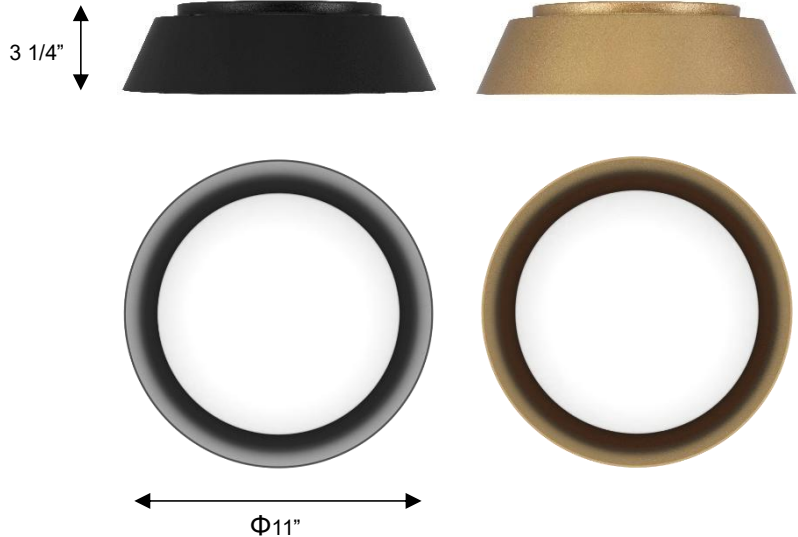

ALTECK

PEZ Flush Mount

AFM0066-5CCT-W

DIMENSIONS

Height: 3 1/4"

Width/Diameter: Φ 11"

Depth:

Minimum Height:

Maximum Height:

Canopy/Backplate: Φ 6 5/8"

Product Weight: 1.7 lb

SPECIFICATIONS

Location Listed: Wet

IP Rating: IP44

Rated Life: 54000 Hours

Standards: ETL, cETL

Input: 120 VAC, 60Hz

TRIAC Dimming: 100-10%

Mounting: Covered Ceiling

Color Temperature: Adjustable

2700K/3000K/3500K/4000K/5000K

CRI Rating: 80

Material: Aluminum

Diffuser Material: Etched Opal Glass