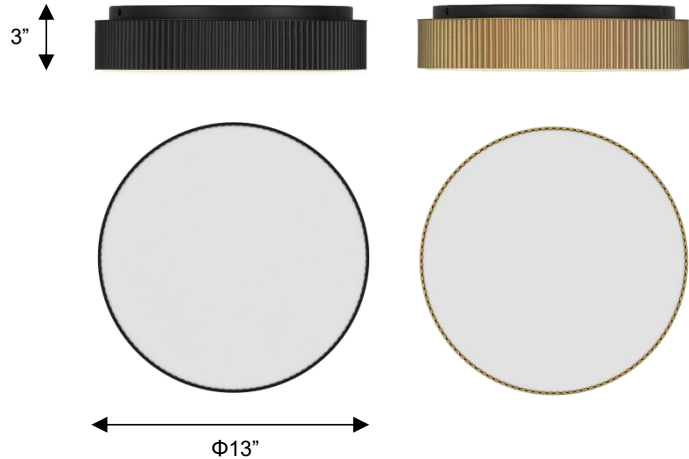

ALTECK

CHANNEL Flush Mount

AFM0065-5CCT-W

DIMENSIONS

Height: 3"

Width/Diameter: $\Phi 13"$

Depth:

Minimum Height:

Maximum Height:

Canopy/Backplate: $\Phi 11 \frac{5}{8}"$

Product Weight: 4.9 lb

SPECIFICATIONS

Location Listed: Wet

IP Rating: IP44

Rated Life: 54000 Hours

Standards: ETL, cETL

Input: 120 VAC, 60Hz

TRIAC Dimming: 100-10%

Mounting: Covered Ceiling

Color Temperature: Adjustable

2700K/3000K/3500K/4000K/5000K

CRI Rating: 80

Material: Aluminum

Diffuser Material: Etched Opal Glass