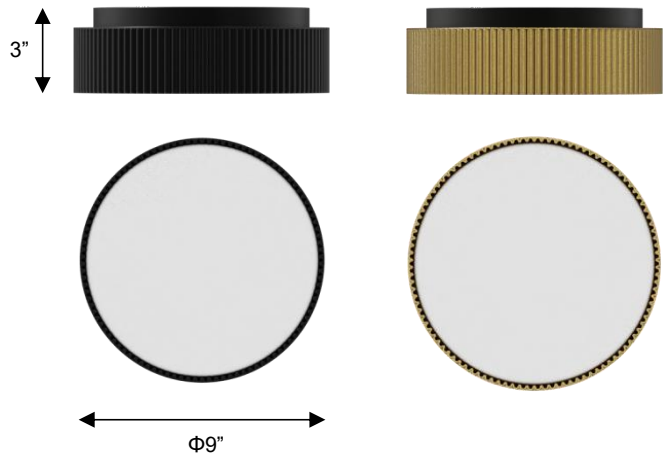

ALTECK

CHANNEL Flush Mount

AFM0064-5CCT-W

DIMENSIONS

Height: 3"

Width/Diameter: $\Phi 9$ "

Depth:

Minimum Height:

Maximum Height:

Canopy/Backplate: $\Phi 7 \frac{5}{8}$ "

Product Weight: 2.2 lb

SPECIFICATIONS

Location Listed: Wet

IP Rating: IP44

Rated Life: 54000 Hours

Standards: ETL, cETL

Input: 120 VAC, 60Hz

TRIAC Dimming: 100-10%

Mounting: Covered Ceiling

Color Temperature: Adjustable

2700K/3000K/3500K/4000K/5000K

CRI Rating: 80

Material: Aluminum

Diffuser Material: Etched Opal Glass