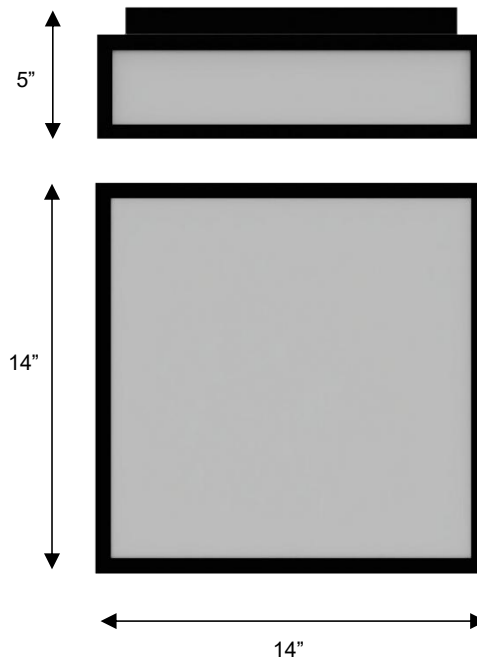

AVAILABLE FINISHES

ORDERING INFORMATION

AFM0025-3CCT-W	COLOR TEMP	FINISH	VOLTAGE	WATTS	DELIVERED LUMENS
	3000K/4000K/5000K	BK BLACK	120V	35W	1833

Example: AFM0025-3CCT-W-BK

For customer requests please contact: info@altecklighting.com

altecklighting.com