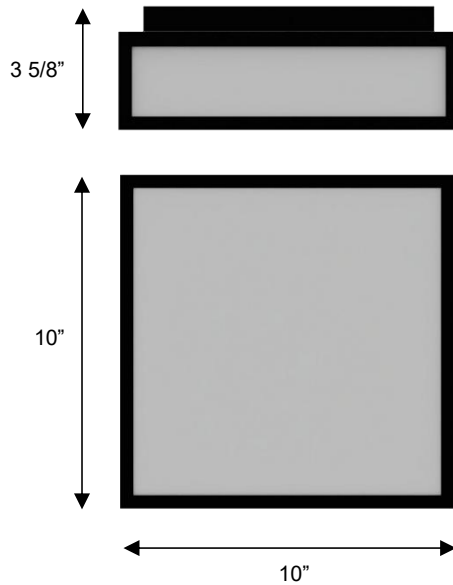

AVAILABLE FINISHES

ORDERING INFORMATION

AFM0024-3CCT-W	COLOR TEMP	FINISH	VOLTAGE	WATTS	DELIVERED LUMENS
	3000K/4000K/5000K	BK BLACK	120V	24W	1436

Example: AFM0024-3CCT-W-BK

For customer requests please contact: info@altecklighting.com

altecklighting.com