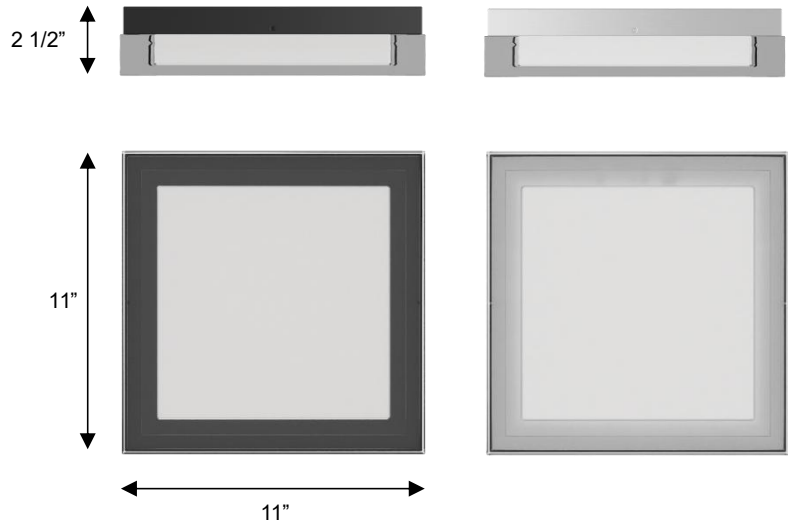

Maximum Height:

Canopy/Backplate: 10 3/4"x10 3/4"

Product Weight: 5 lb

SPECIFICATIONS

Location Listed: Wet

IP Rating: IP65

Rated Life: 54000 Hours

Standards: ETL, cETL

Input: 120 VAC, 60Hz

TRIAC Dimming: 100-10%

Mounting: Covered Ceiling / Wall

Color Temperature: Adjustable

3000K/4000K/5000K

CRI Rating: 80

Material: 430 Stainless Steel

Diffuser Material: Acrylic