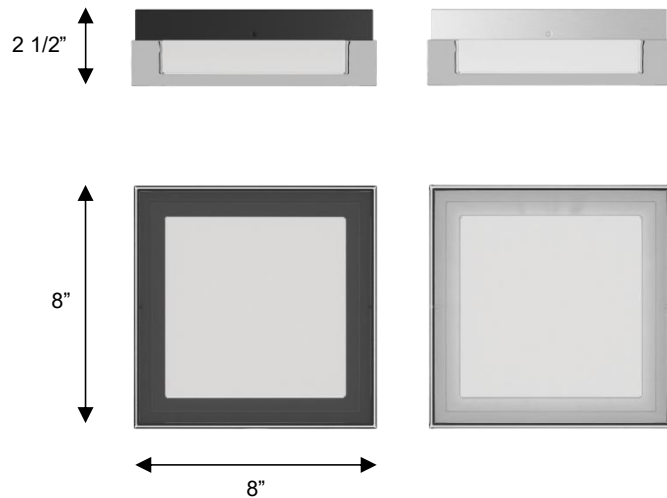

AVAILABLE FINISHES

ORDERING INFORMATION

AFM0020-3CCT-W	COLOR TEMP	FINISH	VOLTAGE	WATTS	DELIVERED LUMENS
	3000K/4000K/5000K	BK BLACK	120V	24W	1550
	3000K/4000K/5000K	BSS BRUSHED STAINLESS STEEL	120V	24W	1550

Example: AFM0020-3CCT-W-BK

For customer requests please contact: info@altecklighting.com

altecklighting.com