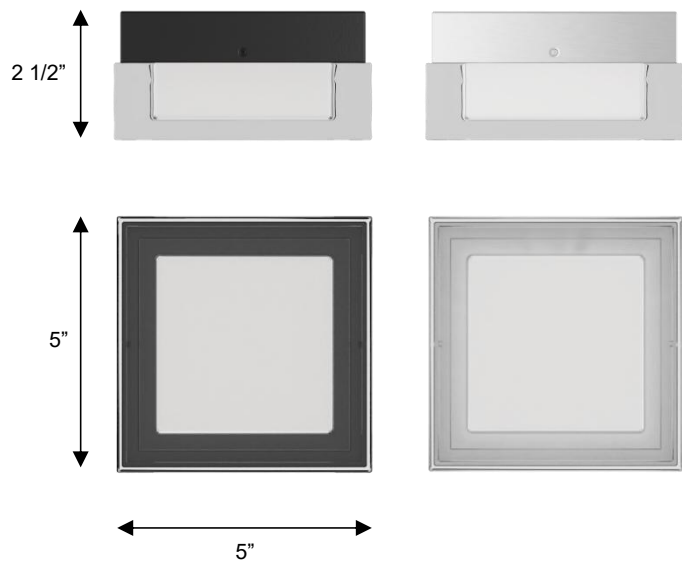

AVAILABLE FINISHES

ORDERING INFORMATION

AFM0019-3CCT-W	COLOR TEMP	FINISH	VOLTAGE	WATTS	DELIVERED LUMENS
	3000K/4000K/5000K	BK BLACK	120V	14W	830
	3000K/4000K/5000K	BSS BRUSHED STAINLESS STEEL	120V	14W	830

Example: AFM0019-3CCT-W-BK

For customer requests please contact: info@altecklighting.com

altecklighting.com