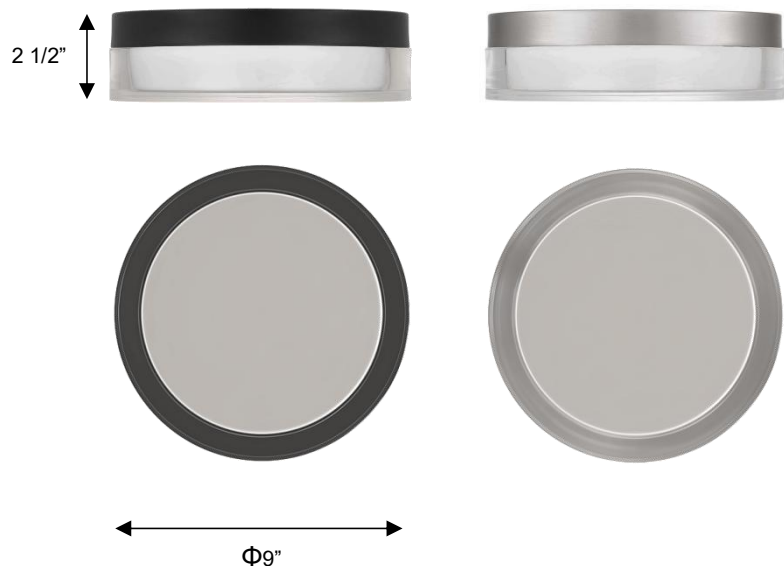

ALTECK

SUNSPOT Flush Mount

AFM0017-3CCT-W

DIMENSIONS

Height: 2 1/2"

Width/Diameter: $\Phi 9"$

Depth:

Minimum Height:

Maximum Height:

Canopy/Backplate: $\Phi 8 \frac{3}{4}"$

Product Weight: 3.1 lb

SPECIFICATIONS

Location Listed: Wet

IP Rating: IP65

Rated Life: 54000 Hours

Standards: ETL, cETL

Input: 120 VAC, 60Hz

TRIAC Dimming: 100-10%

Mounting: Covered Ceiling / Wall

Color Temperature: Adjustable
3000K/4000K/5000K

CRI Rating: 80

Material: 430 Stainless Steel

Diffuser Material: Acrylic

AVAILABLE FINISHES

ORDERING INFORMATION

AFM0017-3CCT-W	COLOR TEMP	FINISH	VOLTAGE	WATTS	DELIVERED LUMENS
	3000K/4000K/5000K	BK BLACK	120V	24W	1530
	3000K/4000K/5000K	BSS BRUSHED STAINLESS STEEL	120V	24W	1530

Example: AFM0017-3CCT-W-BK