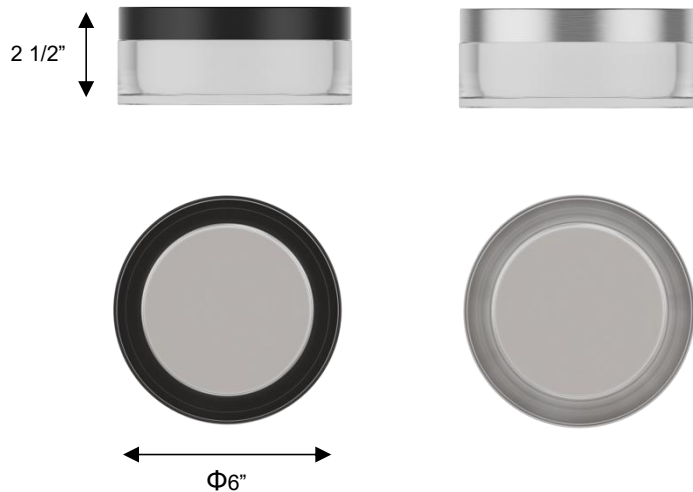

### DIMENSIONS

Height: 2 1/2"

Width/Diameter:  $\Phi 6$ "

Depth:

Minimum Height:

Maximum Height:

Canopy/Backplate:  $\Phi 5 \frac{3}{4}$ "

Product Weight: 1.7 lb

### SPECIFICATIONS

Location Listed: Wet

IP Rating: IP65

Rated Life: 54000 Hours

Standards: ETL, cETL

Input: 120 VAC, 60Hz

TRIAC Dimming: 100-10%

Mounting: Covered Ceiling / Wall

Color Temperature: Adjustable  
3000K/4000K/5000K

CRI Rating: 80

Material: 430 Stainless Steel

Diffuser Material: Acrylic