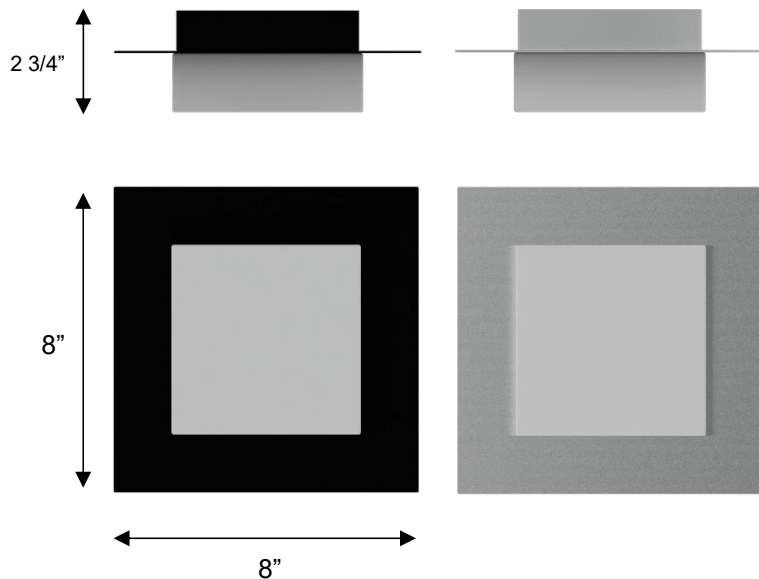

AVAILABLE FINISHES

ORDERING INFORMATION

AFM0014-3CCT-W	COLOR TEMP	FINISH	VOLTAGE	WATTS	DELIVERED LUMENS
	3000K/4000K/5000K	BK BLACK	120V	14W	627
	3000K/4000K/5000K	BSS BRUSHED STAINLESS STEEL	120V	14W	627

Example: AFM0014-3CCT-W-BK

For customer requests please contact: info@altecklighting.com

altecklighting.com