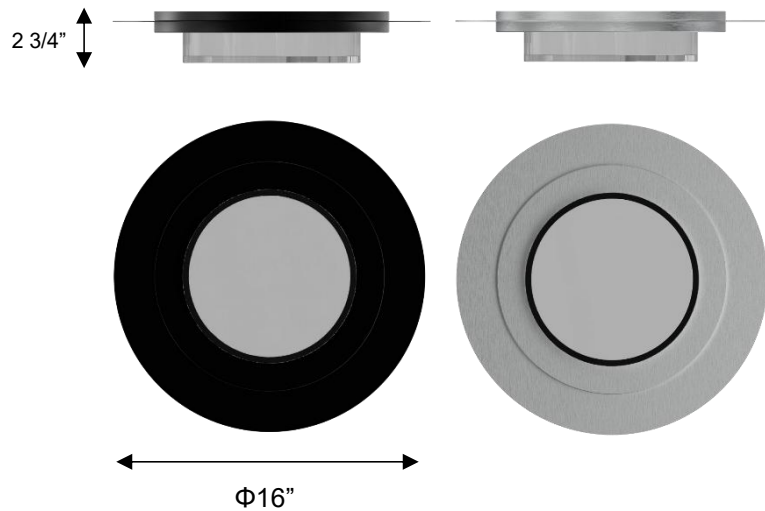

ALTECK

PLATE

Flush Mount

AFM0013-3CCT-W

DIMENSIONS

Height: 2 3/4"

Width/Diameter: $\Phi 16"$

Depth:

Minimum Height:

Maximum Height:

Canopy/Backplate: $\Phi 11 3/4"$

Product Weight: 6.9 lb

SPECIFICATIONS

Location Listed: Wet

IP Rating: IP44

Rated Life: 54000 Hours

Standards: ETL, cETL

Input: 120 VAC, 60Hz

TRIAC Dimming: 100-10%

Mounting: Covered Ceiling

Color Temperature: Adjustable
3000K/4000K/5000K

CRI Rating: 80

Material: 430 Stainless steel

Diffuser Material: Acrylic