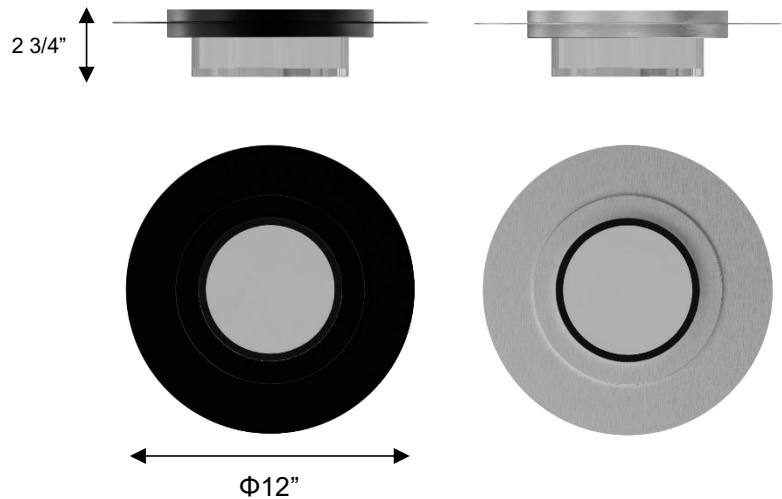

ALTECK

PLATE

Flush Mount

AFM0012-3CCT-W

DIMENSIONS

Height: 2 3/4"

Width/Diameter: Φ 12"

Depth:

Minimum Height:

Maximum Height:

Canopy/Backplate: Φ 7 7/8"

Product Weight: 4 lb

SPECIFICATIONS

Location Listed: Wet

IP Rating: IP44

Rated Life: 54000 Hours

Standards: ETL, cETL

Input: 120 VAC, 60Hz

TRIAC Dimming: 100-10%

Mounting: Covered Ceiling

Color Temperature: Adjustable
3000K/4000K/5000K

CRI Rating: 80

Material: 430 Stainless steel

Diffuser Material: Acrylic